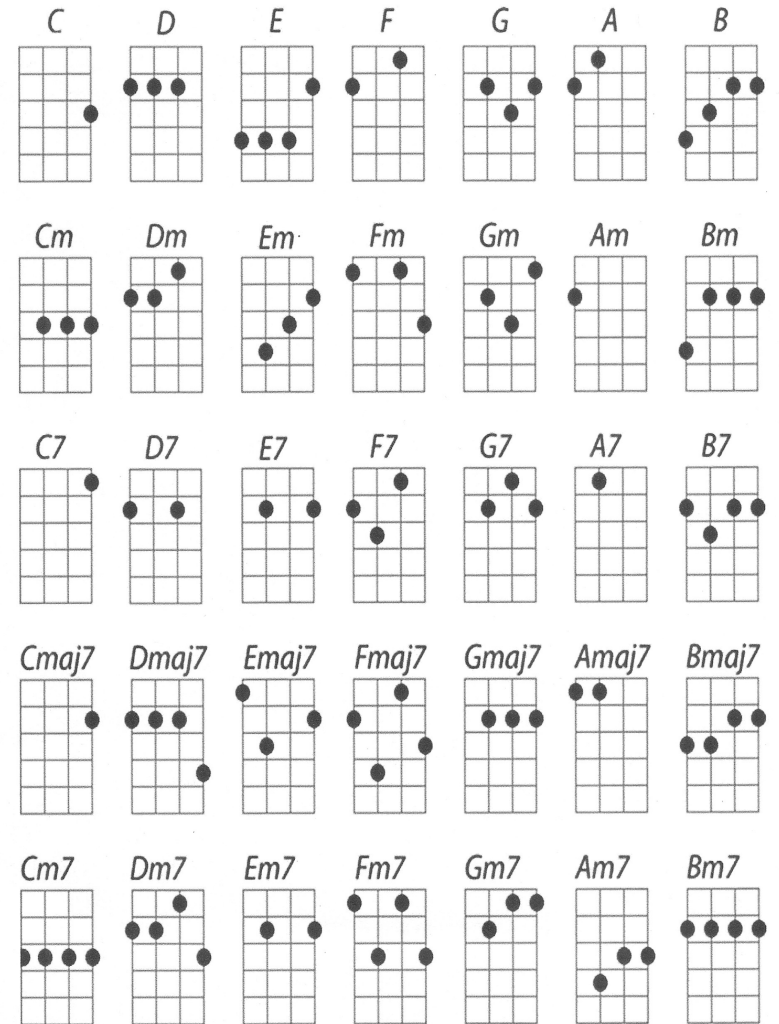

BASIC UKULELE CHORDS