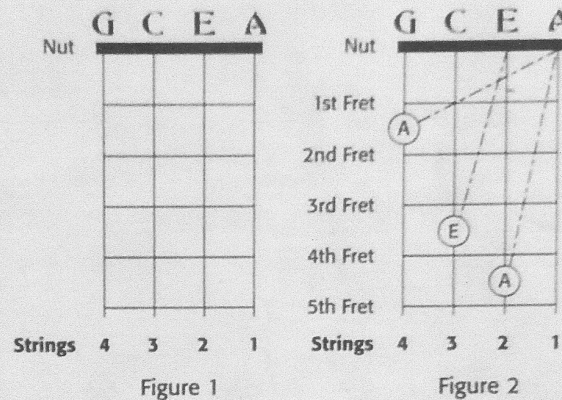

# Tuning Your Ukulele By Ear

If a tuner is not available, it can be tuned by ear. Tune the first string to "A", as best you can. You can use a pitch pipe, piano or other instrument for reference. Tune each string as shown below [See Figure 1].

Press and hold the 5th fret of the 2nd string and tune to equal the pitch of the first string by turning the 2nd string tuning peg clockwise to raise the pitch or counterclockwise to lower [See Figure 2].

## How To Play Your Ukulele

Place your left hand on the fretboard. Use the index finger for fret #1, middle finger for fret #2, ring finger for fret #3, and pinky for fret #4. Follow the fretboard diagrams throughout this book to form chords.

### STRUM PATTERNS

A DOWNWARD STRUM (designated in song notation as "/") is produced by beginning with the fourth string (closest to the player) and strumming all four strings with the right hand in a downward (toward the floor) motion.