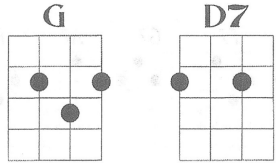

ROW, ROW, ROW YOUR BOAT

C
/ / / V /
Row Row Row your boat,
/ V / V / / /
Gently down the stream,
/V/ /V/ /V/ /V/
Merrily, merrily, merrily, merrily,
G7 C
/ V / V / / /
Life is but a dream